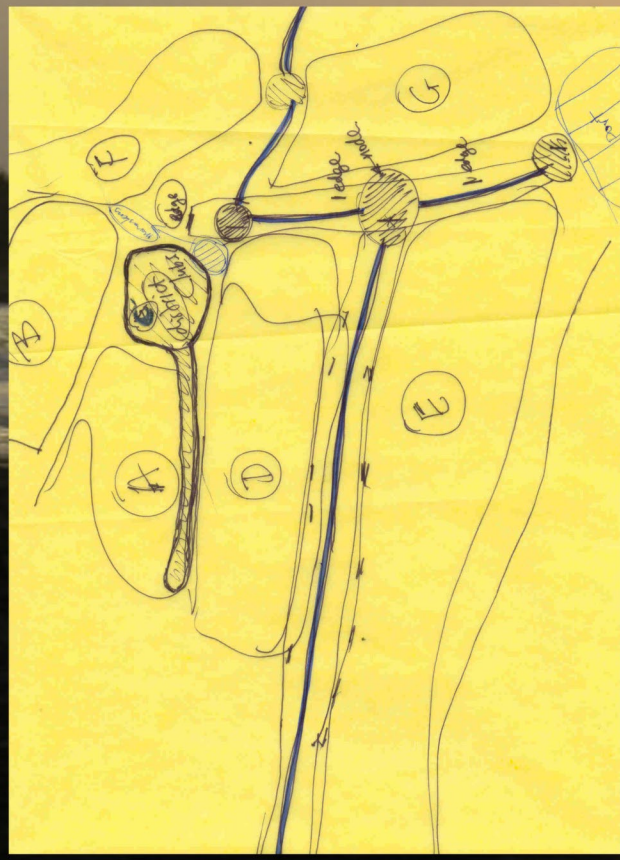

FACING THE CHINA TOWN SYNDROME

REDISCOVERING THE LOST TREASURES OF THE PLACE

REESTABLISHING THE ROUTES

RECONNECTING THE PARTS

MASTER LIGHT PLAN OF AYIA NAPA - CYPRUS

A11 Concept

GIORGOS THEOCHAROUS LIGHT DESIGNER