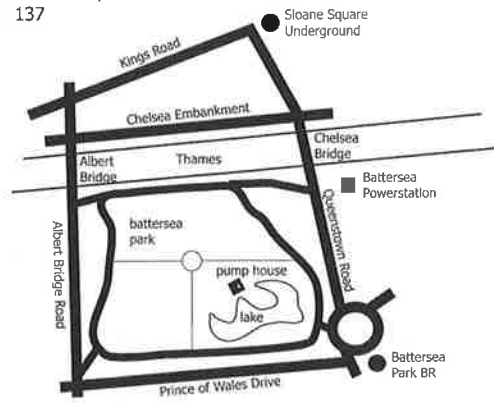

tube sloane square
british rail battersea park
bus 137

figure of 8

a collaboration between pump house gallery and
londonprintstudio in association with Wandsworth Council.

please join us for drinks between 2-4pm on sunday march 25th

gallery open: wednesday to sunday 11am - 5pm

(closes 4pm sat) admission free

pump house gallery battersea park london sw11 4nj t.020 7350 0523 e.pump_house@lineone.net

londonprintstudio