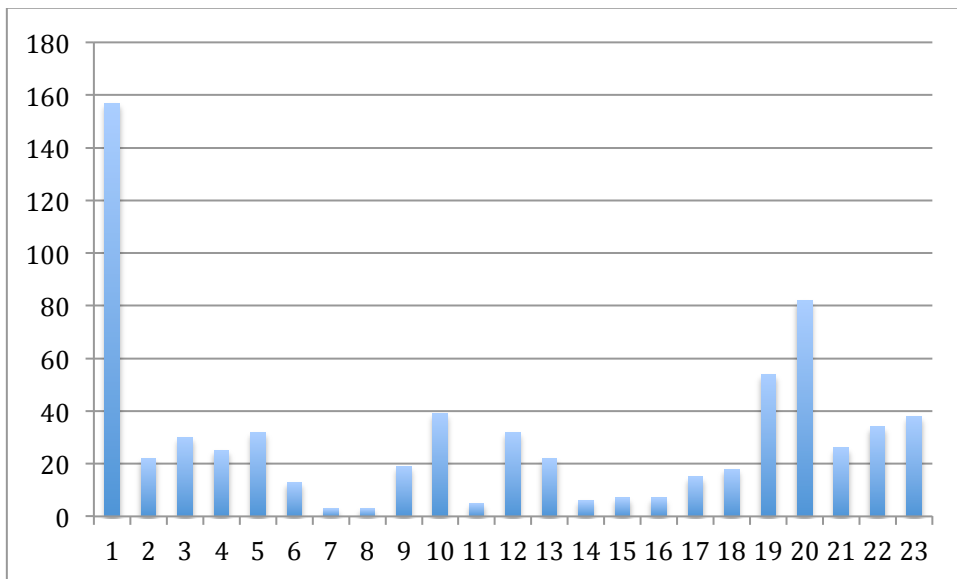

Statistics for Audience interactions of Trip Hazard at Brighton Dome:

24th September 2013 Number of interactions against time of day
Total interactions = 142

25th September 2013 Number of interactions against time of day
Total interactions = 319

26th September 2013 Number of interactions against time of day
 Total interactions = 250

27th September 2013 Number of interactions against time of day
 Total interactions = 689

28th September 2013 Number of interactions against time of day
Total interactions = 412

Overall Total number of interactions = 1812