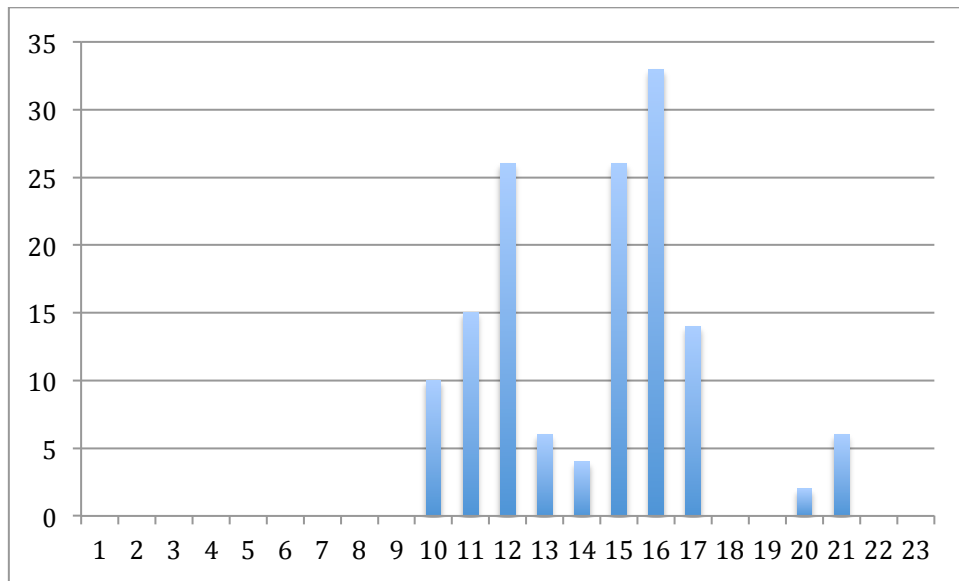

Statistics for Audience interactions of Trip Hazard at Brighton Dome:

24th September 2013 Number of interactions against time of day
Total interactions = 142

25th September 2013 Number of interactions against time of day
Total interactions = 319

26th September 2013 Number of interactions against time of day
 Total interactions = 250

27th September 2013 Number of interactions against time of day
 Total interactions = 689

28th September 2013 Number of interactions against time of day
Total interactions = 412

Overall Total number of interactions = 1812