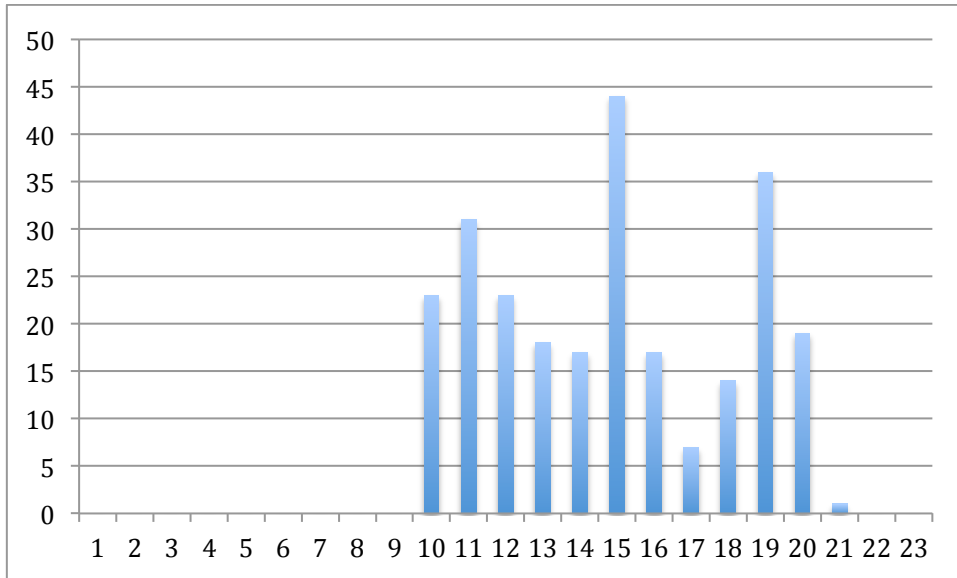

Statistics for Audience interactions of Trip Hazard at Brighton Dome:

24th September 2013 Number of interactions against time of day
Total interactions = 142

25th September 2013 Number of interactions against time of day
Total interactions = 319

26th September 2013 Number of interactions against time of day
 Total interactions = 250

27th September 2013 Number of interactions against time of day
 Total interactions = 689

28th September 2013 Number of interactions against time of day
Total interactions = 412

Overall Total number of interactions = 1812