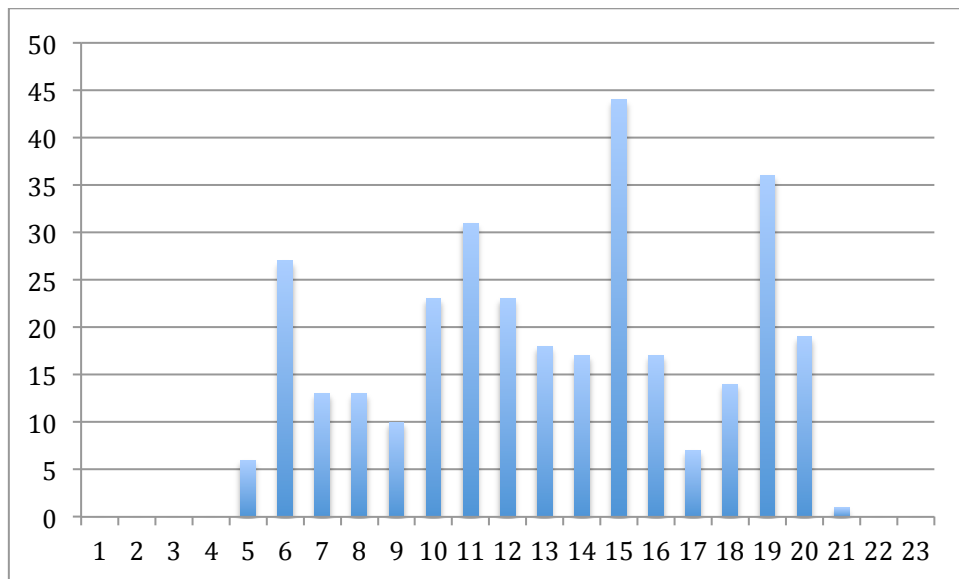

Statistics for Audience interactions of Trip Hazard at Brighton Dome:

24th September 2013 Number of interactions against time of day
Total interactions = 142

25th September 2013 Number of interactions against time of day
Total interactions = 319

26th September 2013 Number of interactions against time of day
 Total interactions = 250

27th September 2013 Number of interactions against time of day
 Total interactions = 689

28th September 2013 Number of interactions against time of day
Total interactions = 412

Overall Total number of interactions = 1812