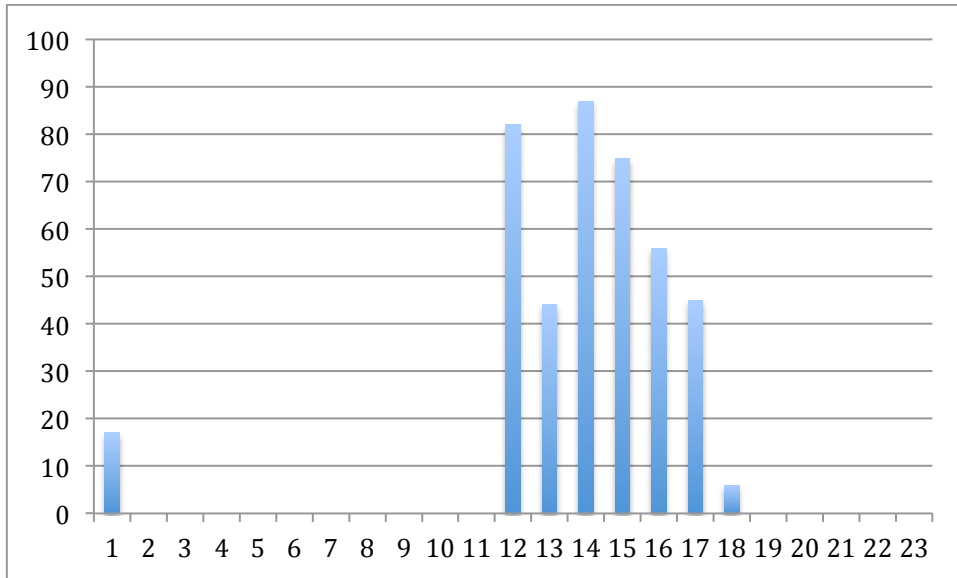

Statistics for Audience interactions of Trip Hazard at Brighton Dome:

24th September 2013 Number of interactions against time of day
Total interactions = 142

25th September 2013 Number of interactions against time of day
Total interactions = 319

26th September 2013 Number of interactions against time of day
 Total interactions = 250

27th September 2013 Number of interactions against time of day
 Total interactions = 689

28th September 2013 Number of interactions against time of day
Total interactions = 412

Overall Total number of interactions = 1812