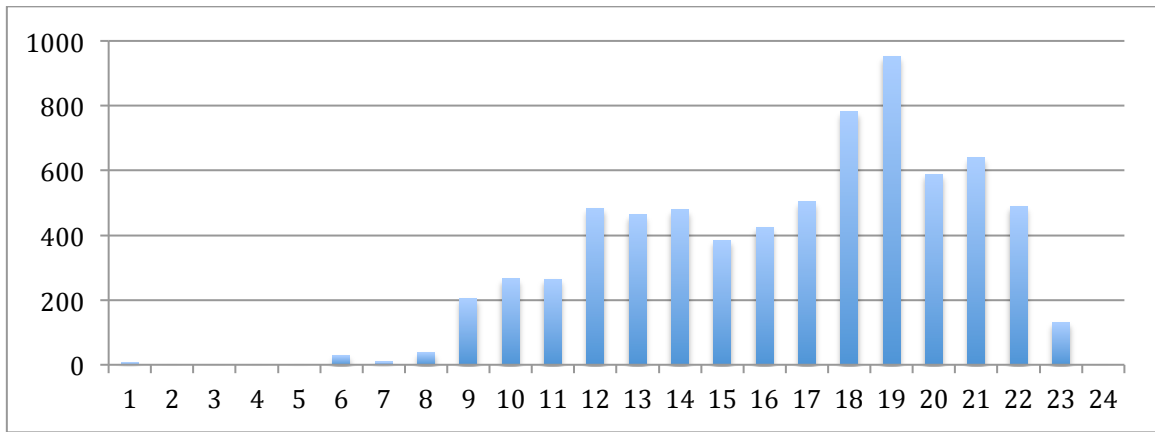

Statistics for Audience interactions of Trip Hazard at The Place Theatre:

October 2013 Number of interactions against days  
Total interactions = 2,810

November 2013 Number of interactions against days  
Total interactions = 7,139

December 2013 Number of interactions against days  
Total interactions = 71

**Overall total number of interactions = 10,214**

Interactions over time of day (based on November 2013)