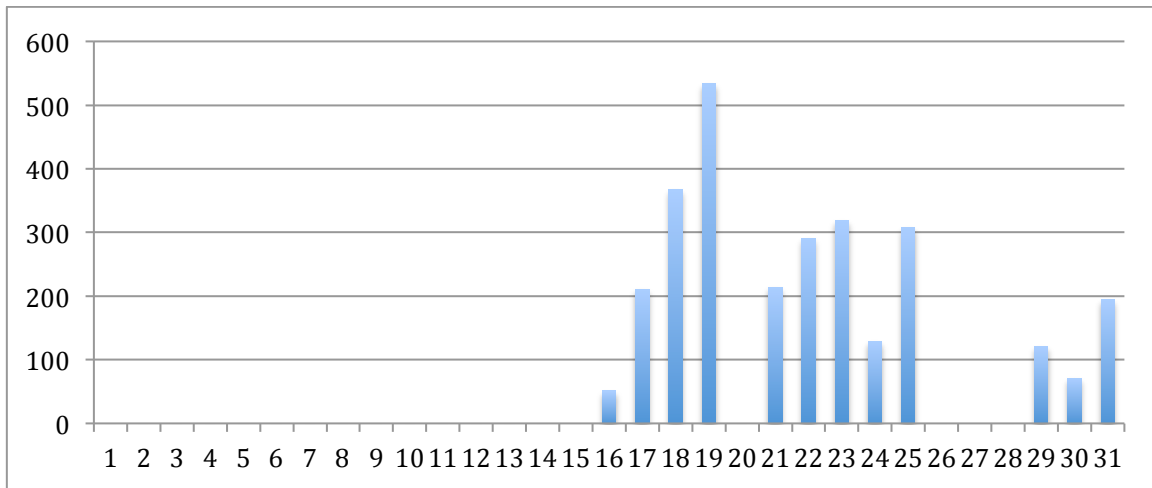

Statistics for Audience interactions of Trip Hazard at The Place Theatre:

October 2013 Number of interactions against days  
Total interactions = 2,810

November 2013 Number of interactions against days  
Total interactions = 7,139

December 2013 Number of interactions against days  
Total interactions = 71

**Overall total number of interactions = 10,214**

Interactions over time of day (based on November 2013)