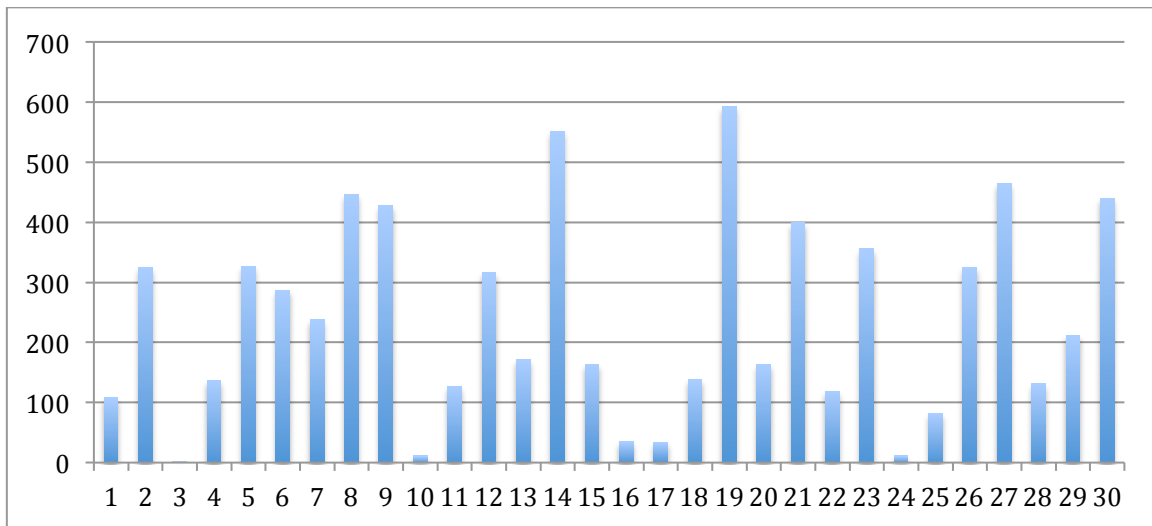

Statistics for Audience interactions of Trip Hazard at The Place Theatre:

October 2013 Number of interactions against days  
Total interactions = 2,810

November 2013 Number of interactions against days  
Total interactions = 7,139

December 2013 Number of interactions against days  
Total interactions = 71

**Overall total number of interactions = 10,214**

Interactions over time of day (based on November 2013)