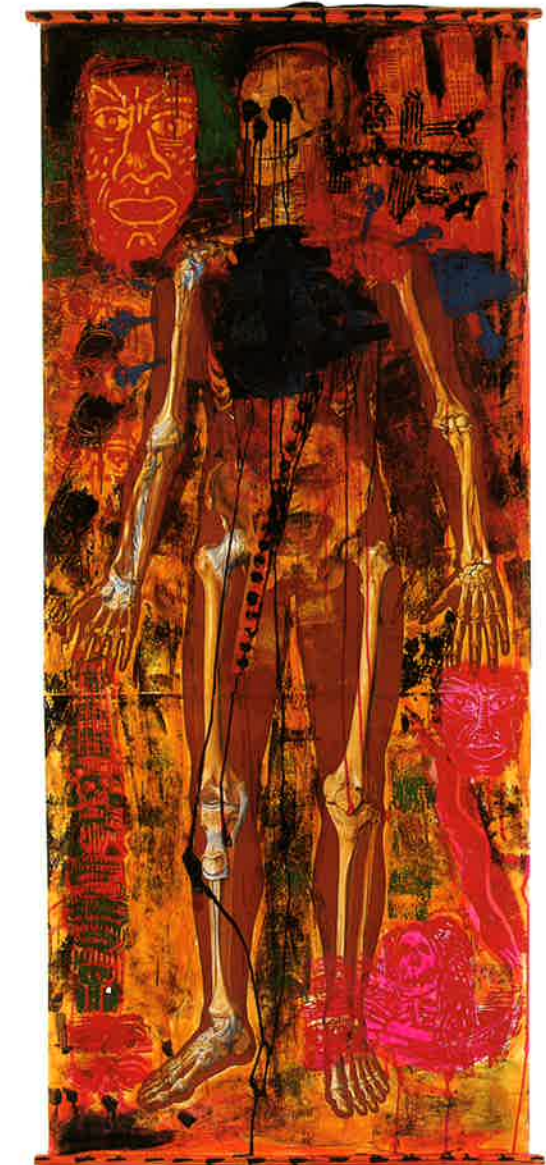

Ann Hullah. Detail from *Value*. 2001. Porcelain.

Penny Machin. *Hallway*. 2001. Oil and ink on gesso on wood panel, 40cm x 28cm.

Steve Mumberson. *'The sick of London.'* 2000. Printed mixed media, 6ft x 2ft.