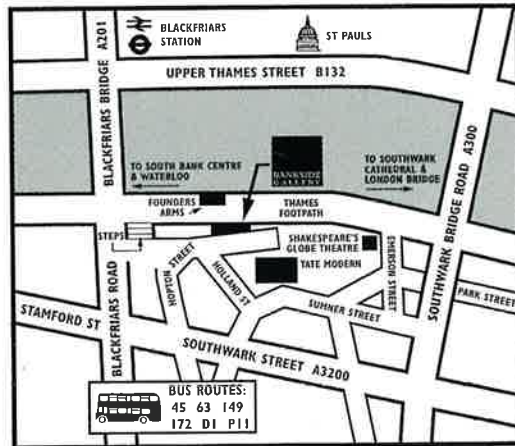

OPENING HOURS

Tues 10am - 8pm, Wed to Fri 10am - 5pm
Sat & Sun 11am - 5pm. Closed Monday

ADMISSION

£3.50; concession £2.00 - Free to Friends
Admission includes free catalogue

LOCATION

Bankside Gallery is on the South Bank of the River Thames near Blackfriars Bridge and adjacent to Tate Modern. Nearest Stations: Blackfriars, London Bridge and Southwark