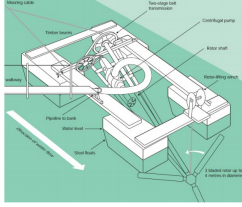

Active Energy Phase II

Turbine on the Thames

2013

www.active-energy-london.org