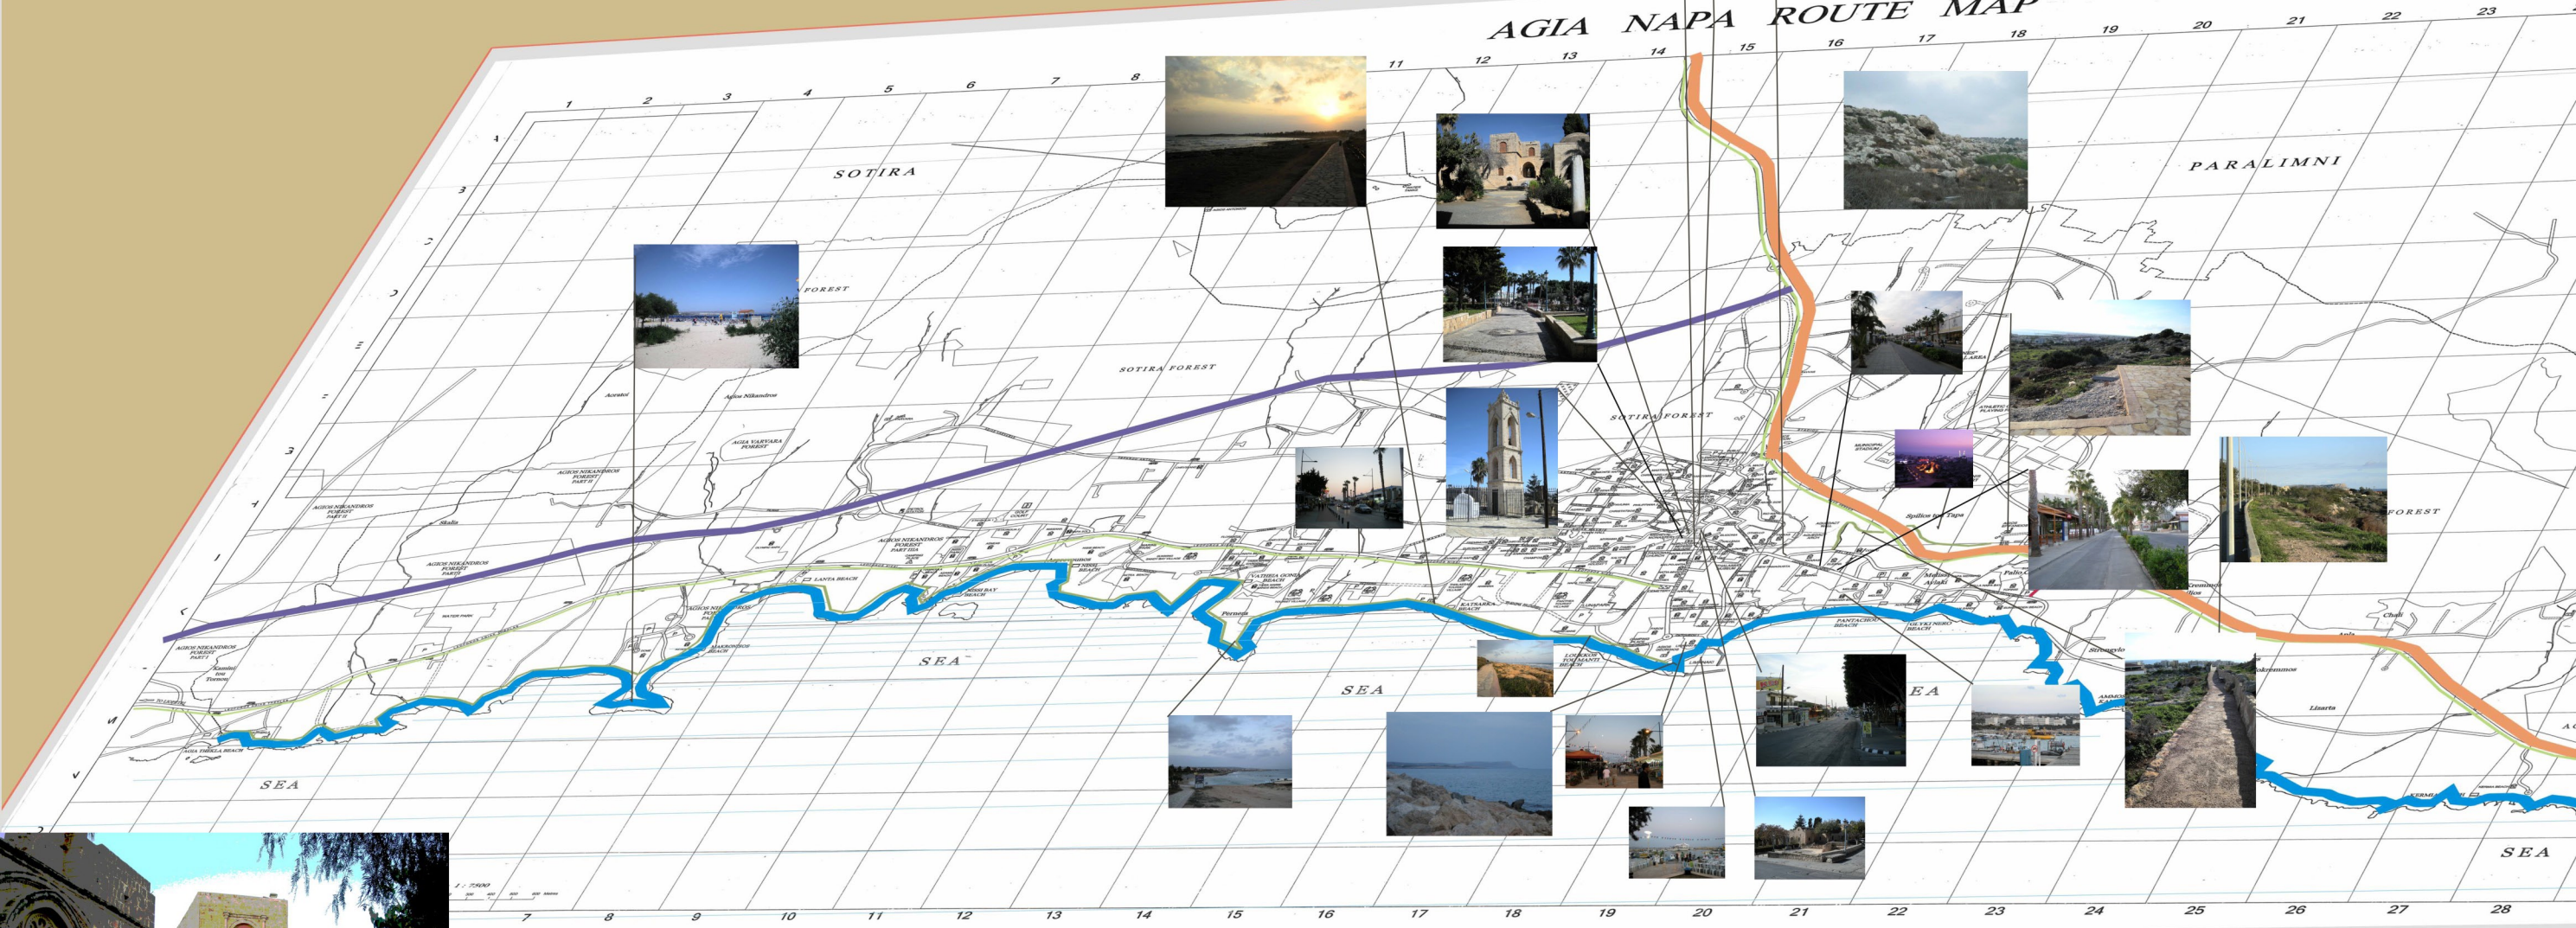

AGIA NAPA ROUTE MAP

MASTER LIGHT PLAN OF AYIA NAPA - CYPRUS

A2

Views

GIORGOS THEOCHAROUS LIGHT DESIGNER